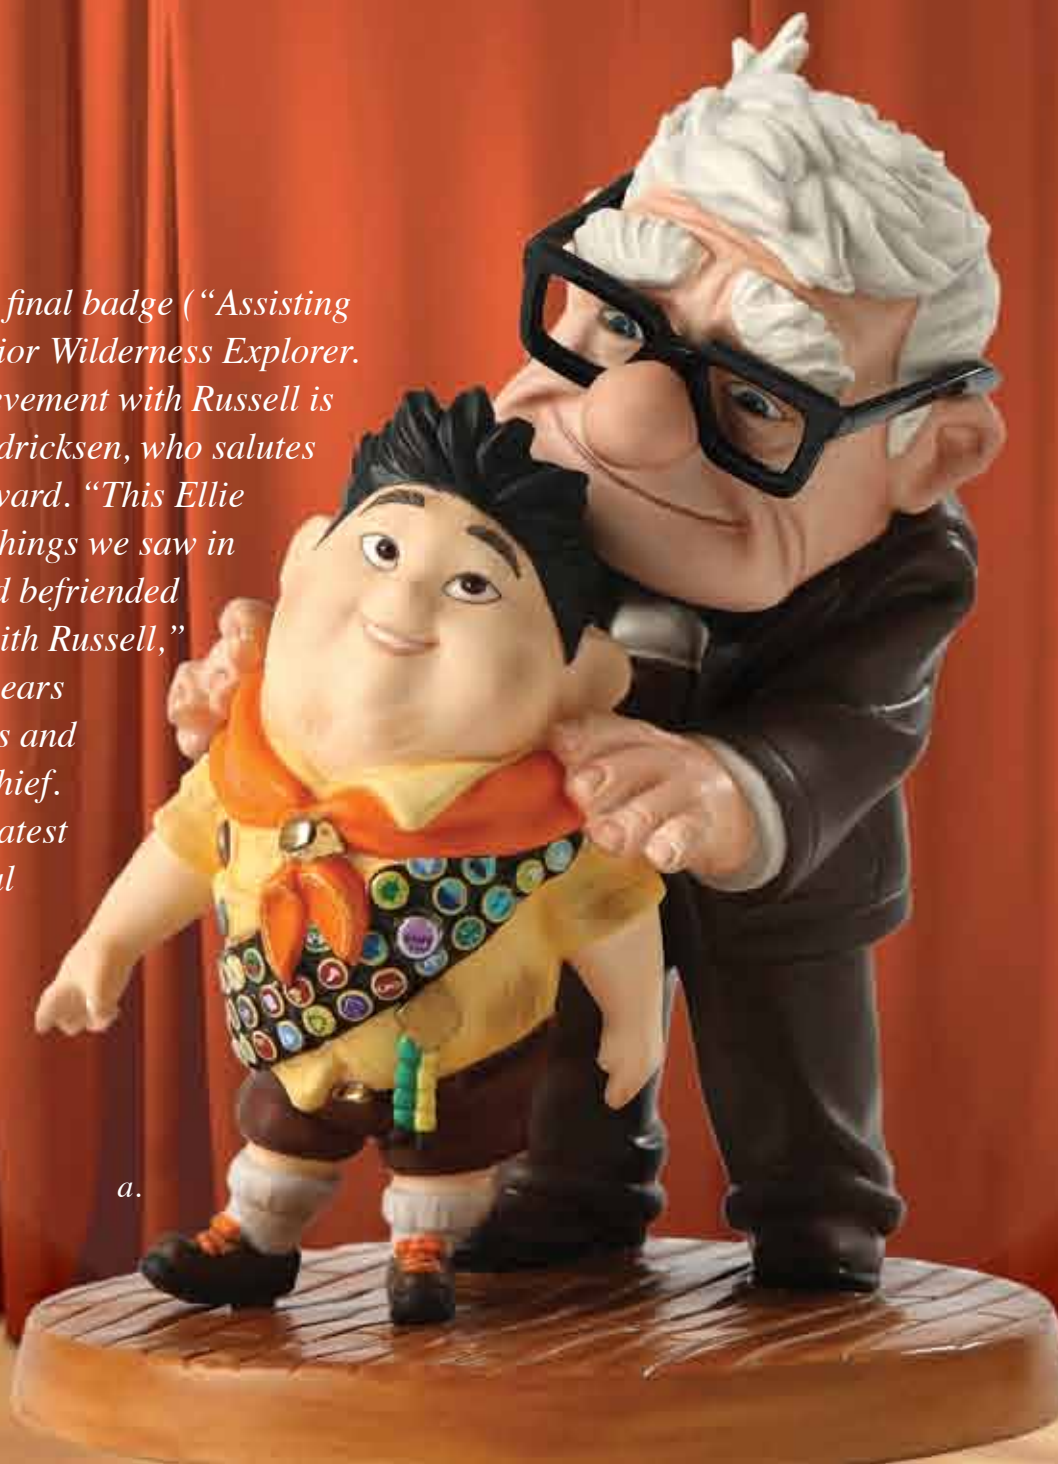

2011 NEW INTRODUCTIONS

UP

At long last, eager Russell has earned the final badge (“Assisting the Elderly”) he needs to graduate to Senior Wilderness Explorer. Honored to celebrate this important achievement with Russell is his unlikely explorer companion Carl Fredricksen, who salutes the boy’s heroics with his own heartfelt award. “This Ellie Badge reaches way back to the very first things we saw in the film. It’s like Ellie brought Carl in and befriended him, and now he’s doing the same thing with Russell,” stated Up co-writer Bob Peterson. Carl wears pewter eyeglass frames with acrylic lenses and Russell has a pewter clasp on his neckerchief. Just as Carl bestows upon Russell the greatest honor of all — the Ellie badge — a special “Ellie” Grape Soda pin is included, making this a moment of true merit.

Pin included with purchase

srp US \$260

Pin included with purchase

a.

PETER PAN

When Peter Pan declares he's taking Wendy Darling to Never Land, the entranced young girl is so overjoyed that she decides she will give Peter a kiss — and tiny but temperamental Tinker Bell is having none of it. As for Peter, he doesn't know what a kiss is but he's thrown off balance at the prospect of receiving one...a rare occurrence for the bold boy from the realm of enchantment. Plussed with a pewter feather in Peter's hat, pewter legs for Wendy, and a bronze Tinker Bell, this dynamic sculpture — bringing together the three most treasured figures from the spellbinding tale of Never Land — reflects Walt Disney's words: "All the characters in Peter Pan are in some way touched with magic," even, as Walt described her, "beloved Wendy."