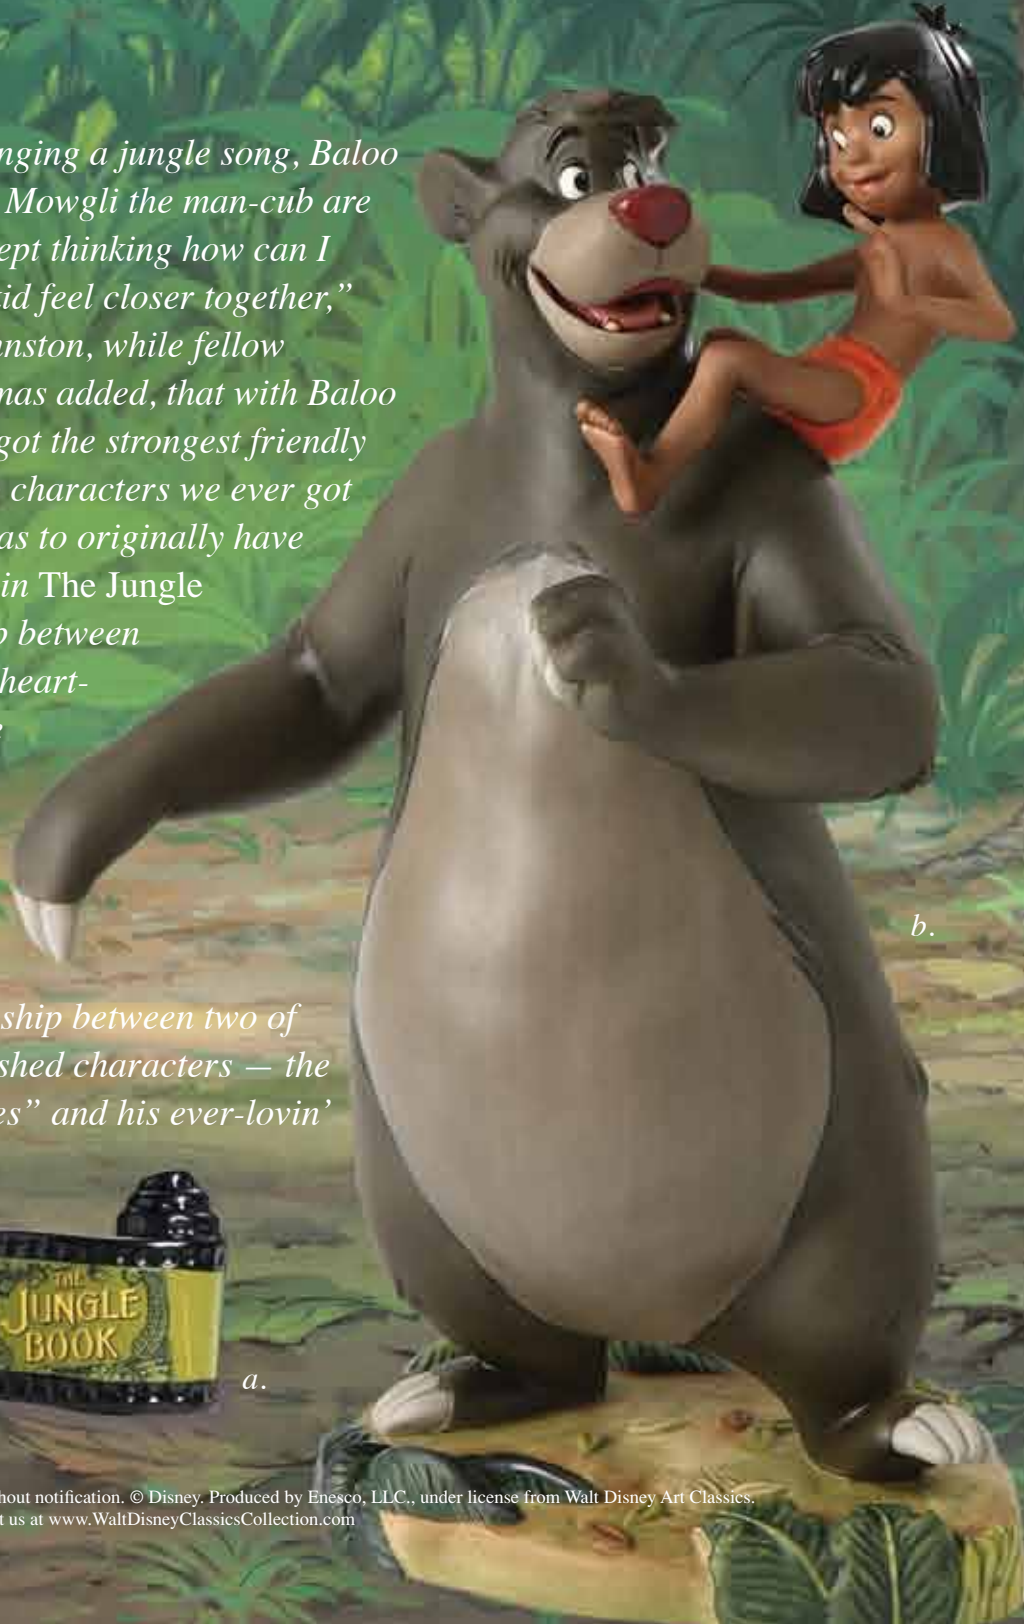

b.

Limited Quantities Available Now!

a. upc 045544770255

item # 1028649

title Jungle Book: Opening Title Plaque

height: 1 3/5" (4 cm.)

srp US $29

New!

b. upc 045544367004

item # 4021782

title Baloo and Mowgli: “Good ol’ Papa Bear!”

height: 10" (25.4 cm.)

available Summer 2011

sculptor Bruce Lau

Production Year Limited 2011

srp US $275